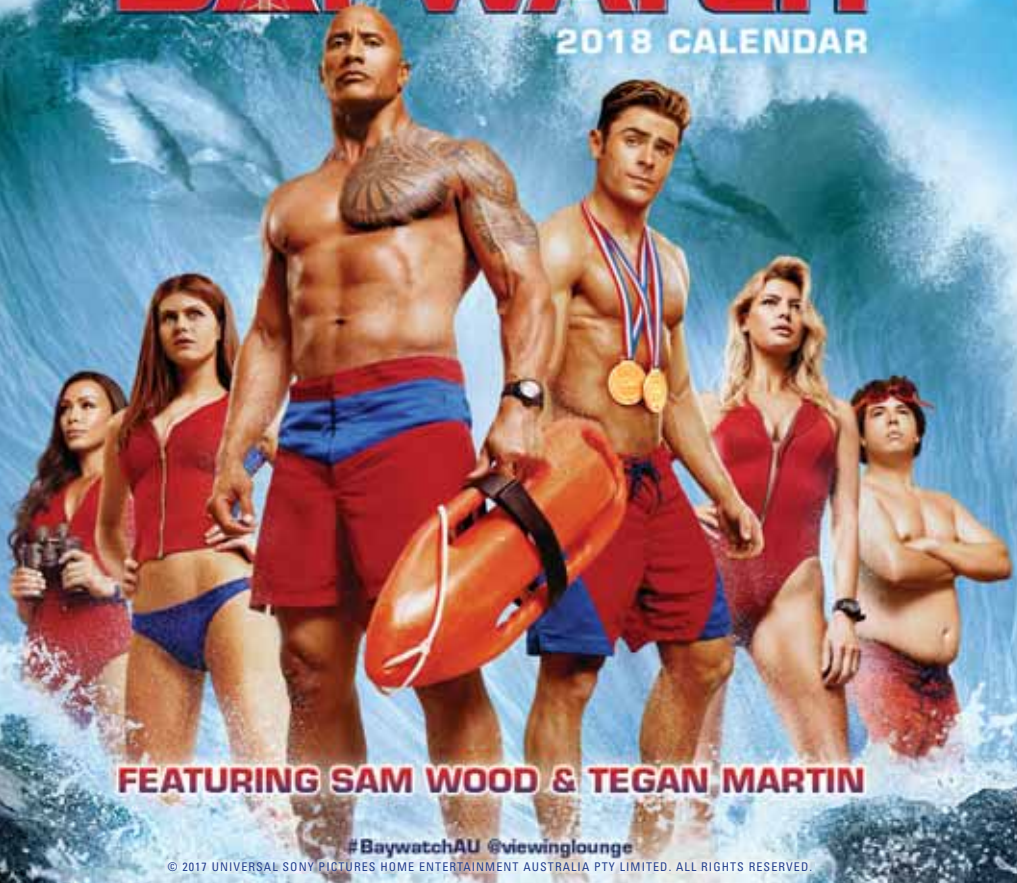

# BAYWATCH

2018 CALENDAR

FEATURING SAM WOOD & TEGAN MARTIN

#BaywatchAU @viewinglounge

© 2017 UNIVERSAL SONY PICTURES HOME ENTERTAINMENT AUSTRALIA PTY LIMITED. ALL RIGHTS RESERVED.

SUNDAY	MONDAY	TUESDAY	WEDNESDAY	THURSDAY	FRIDAY	SATURDAY
	NEW YEAR'S DAY					
	<b>1</b>	<b>2</b>	<b>3</b>	<b>4</b>	<b>5</b>	<b>6</b>
<b>7</b>	<b>8</b>	<b>9</b>	<b>10</b>	<b>11</b>	<b>12</b>	<b>13</b>
<b>14</b>	<b>15</b>	<b>16</b>	<b>17</b>	<b>18</b>	<b>19</b>	<b>20</b>
					AUSTRALIA DAY	
<b>21</b>	<b>22</b>	<b>23</b>	<b>24</b>	<b>25</b>	<b>26</b>	<b>27</b>
<b>28</b>	<b>29</b>	<b>30</b>	<b>31</b>			